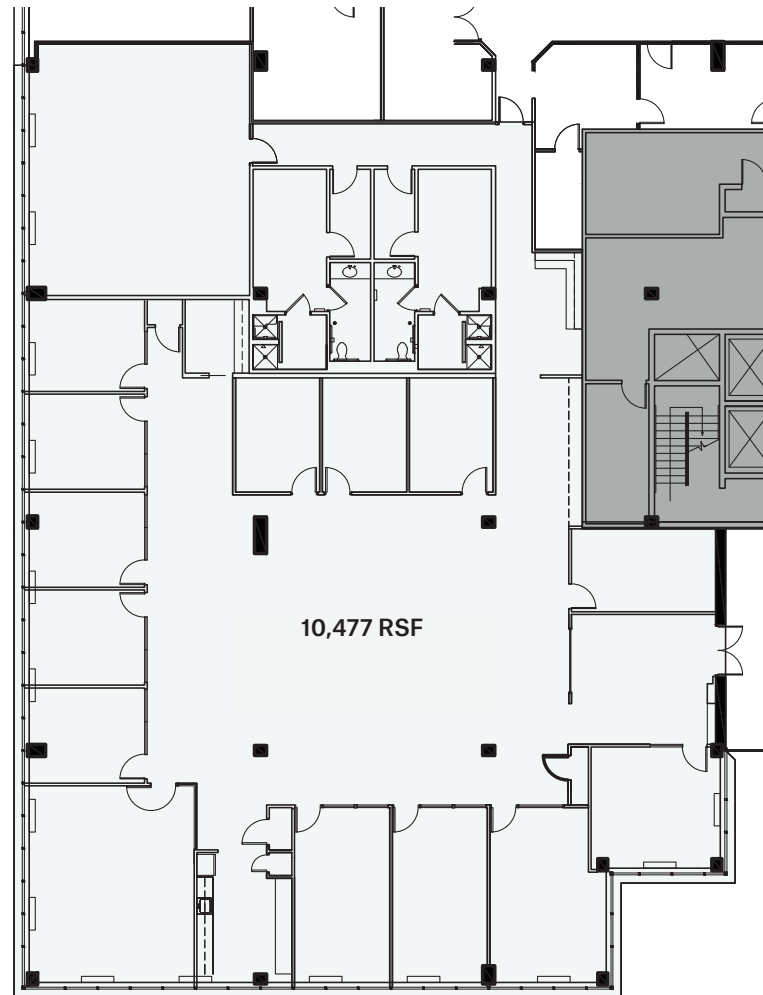

## Partial 1st Floor 10,477 RSF

### Key Details

- Seven (7) Offices
- Two (2) Conference Rooms
- IT Room
- Reception Area
- Pantry
- Gym And Locker Rooms
- Large Corner Office
- Great Presence off Lobby

Leasing Agent  
**CBRE**

**Michael McCall**  
203 325 5321  
michael.mccall@cbre.com