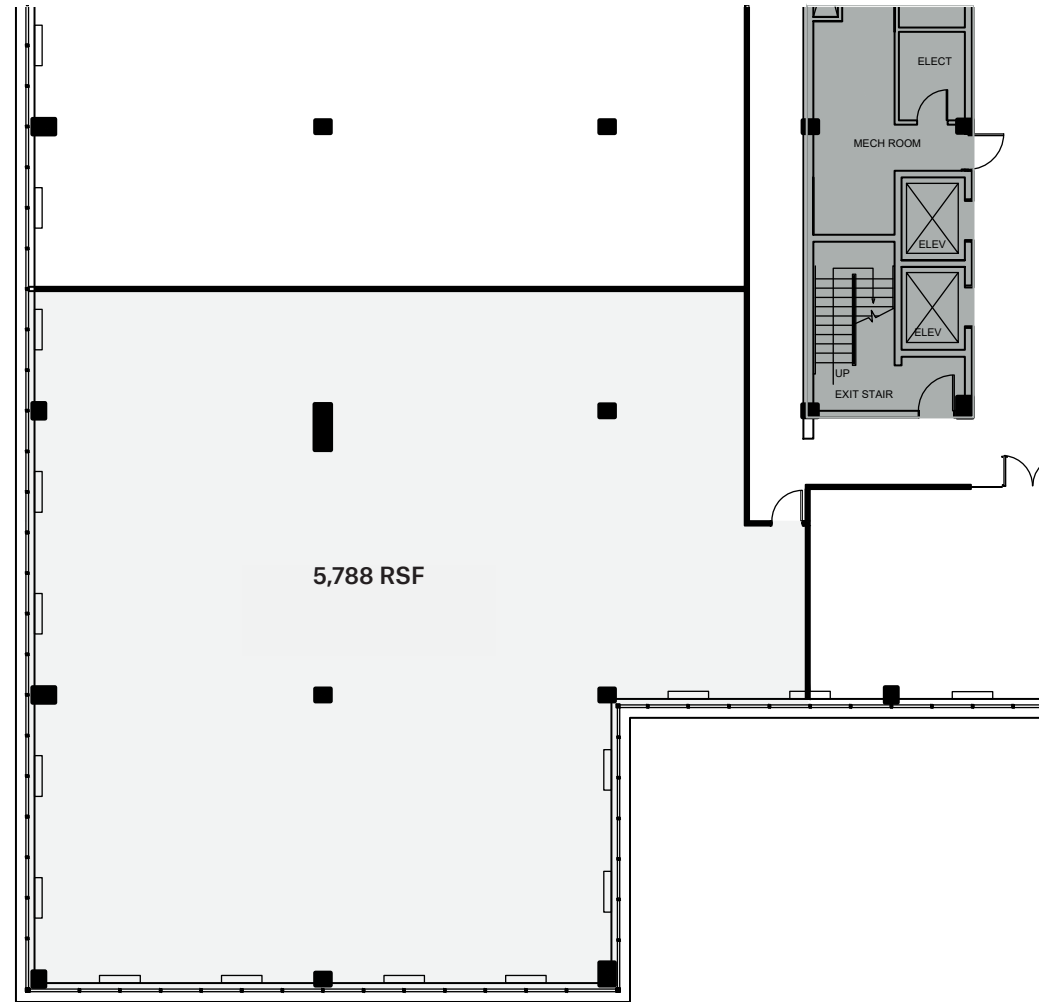

Kingsbrook

2 International Drive
Rye Brook, NY

kingsbrookofficepark.com

Partial 2nd Floor 5,788 RSF

Key Details

- Ready-Built Space
- Nine (9) Glass Pane Front Offices; Two (2) Corner Offices
- Conference Room
- Pantry
- Storage Room