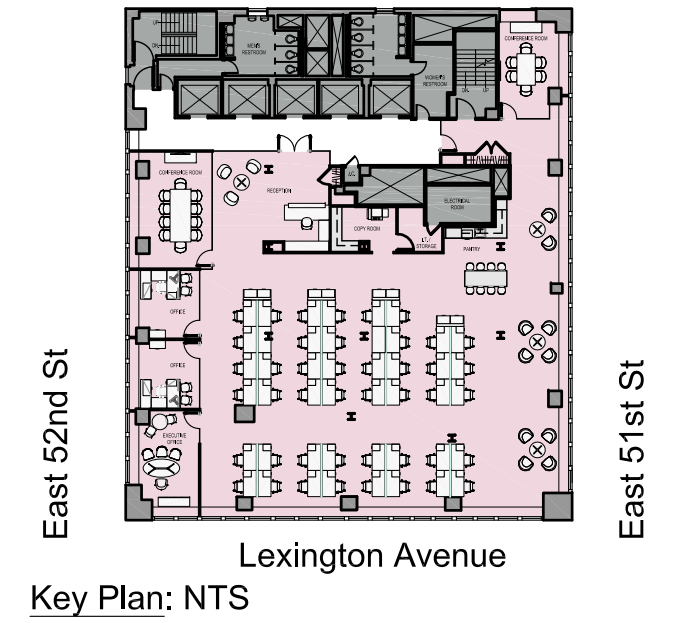

575 Lexington Avenue

33rd Floor

08.21.2018

General Information - Suite A

RSF	9,811
Total Seats	30

Work Space

Work Space	Seats
Executive Office	1
Private Office	2
Benching	26
Reception	1

Support

Conference Room	2
Pantry	1
Copy Room	1
Coat Closet	2
I.T. / Storage	1