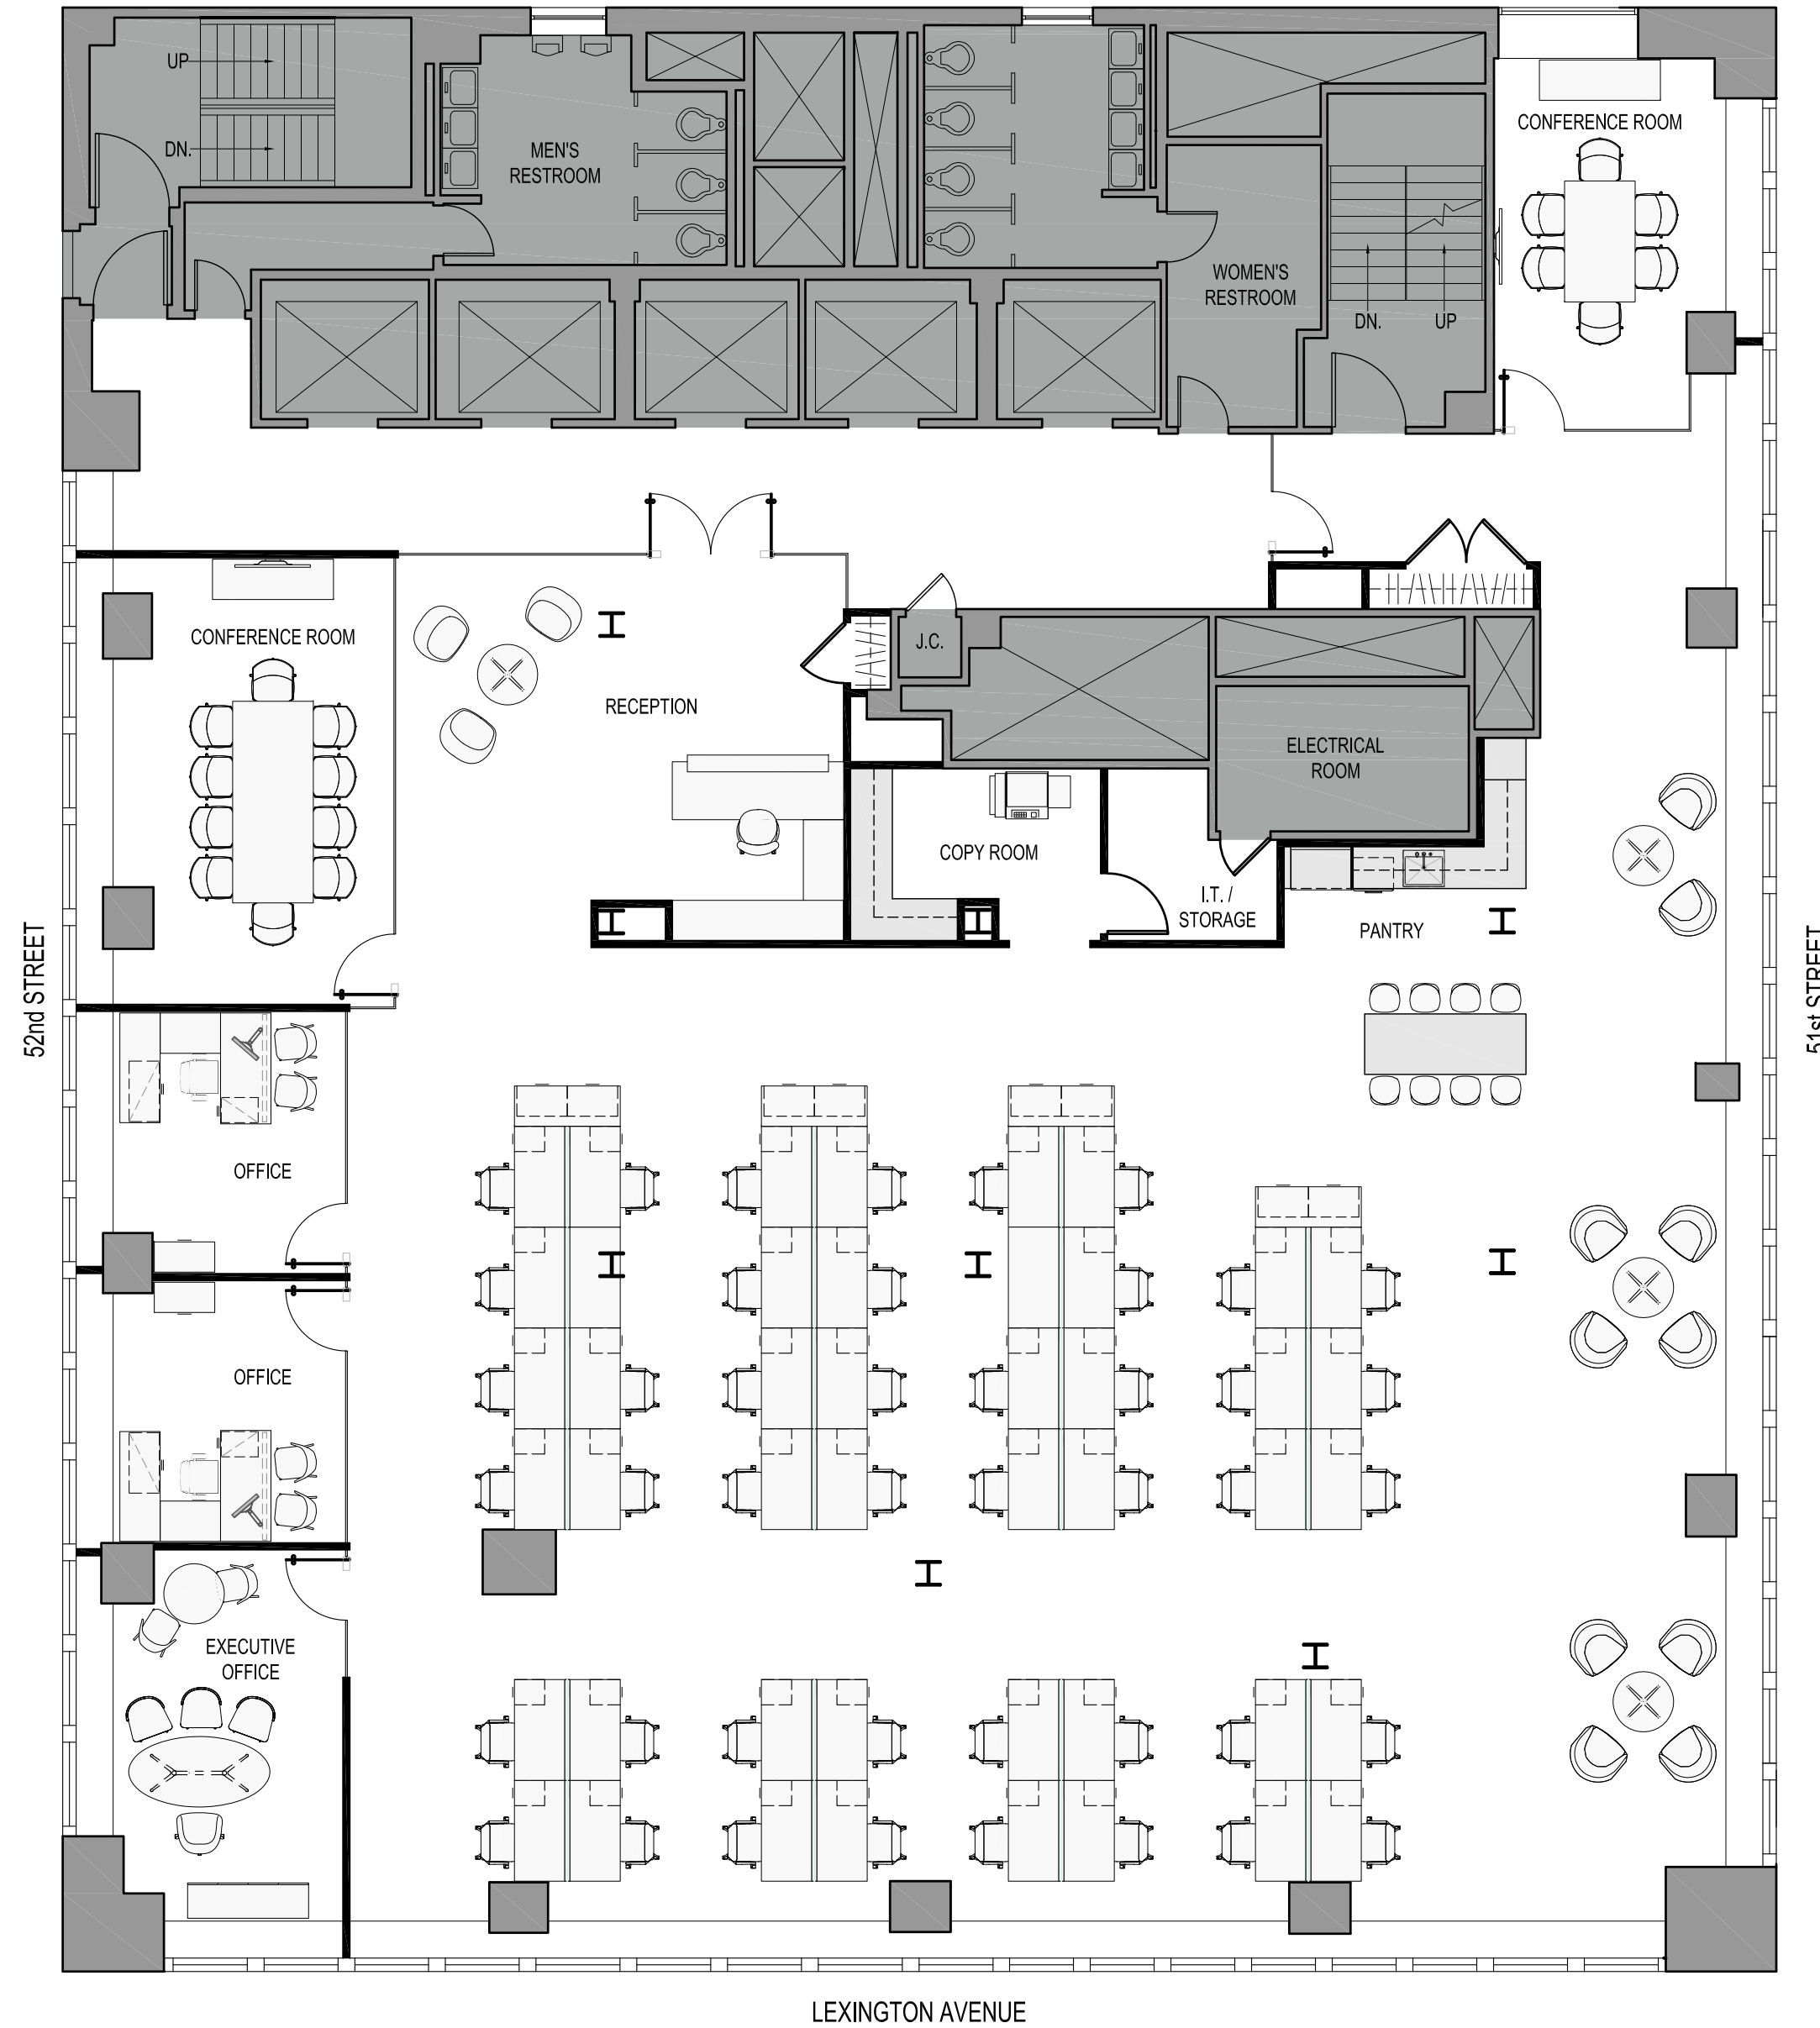

575 Lexington Avenue

33rd Floor

08.21.2018

General Information - Suite A

RSF	9,811
Total Seats	30

Work Space

Work Space	Seats
Executive Office	1
Private Office	2
Benching	26
Reception	1

Support

Conference Room	2
Pantry	1
Copy Room	1
Coat Closet	2
I.T. / Storage	1