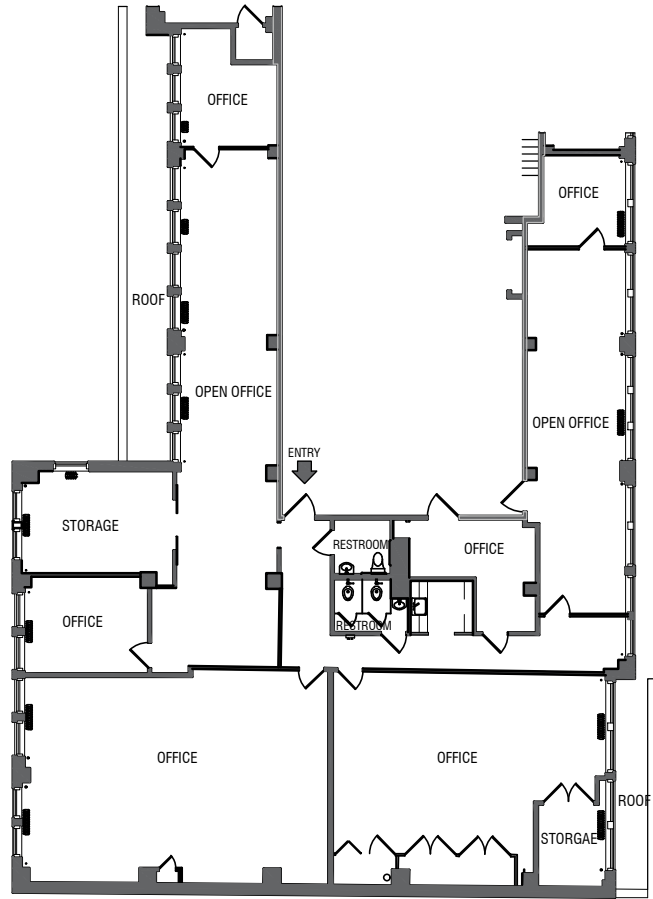

GEORGE COMFORT & SONS, INC.  
Commercial Real Estate Since 1919

WEST 38TH STREET

KEY PLAN

SUITE 1510

307 WEST 38TH ST, NEW YORK, NY, 10018