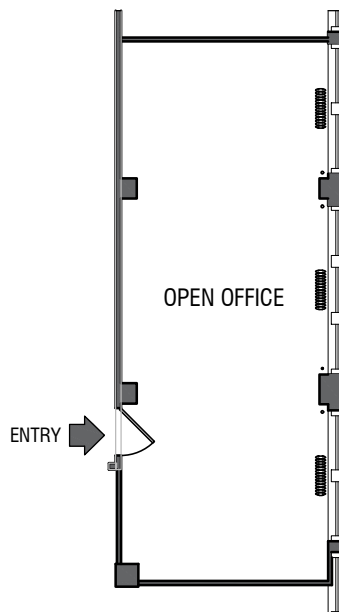

GEORGE COMFORT & SONS, INC.

Commercial Real Estate Since 1919

WEST 38TH STREET

NORTH

KEY PLAN

SUITE 1412

307 WEST 38TH ST, NEW YORK, NY, 10018