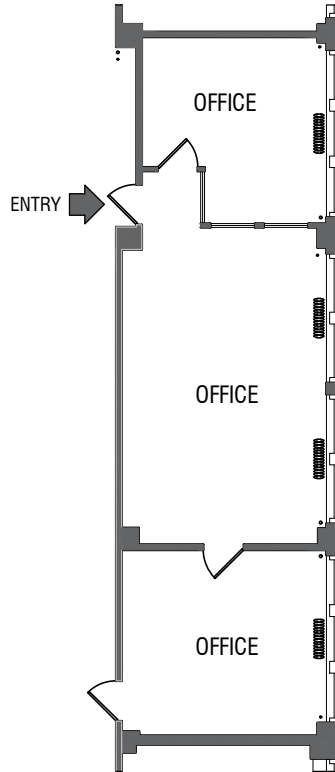

GEORGE COMFORT & SONS, INC.

Commercial Real Estate Since 1919

WEST 38TH STREET

NORTH

KEY PLAN

SUITE 1315

307 WEST 38TH ST, NEW YORK, NY, 10018