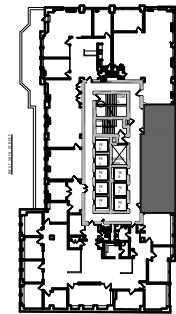

GEORGE COMFORT & SONS, INC.

Commercial Real Estate Since 1919

WEST 38TH STREET

NORTH

KEY PLAN

SUITE 1315

307 WEST 38TH ST, NEW YORK, NY, 10018