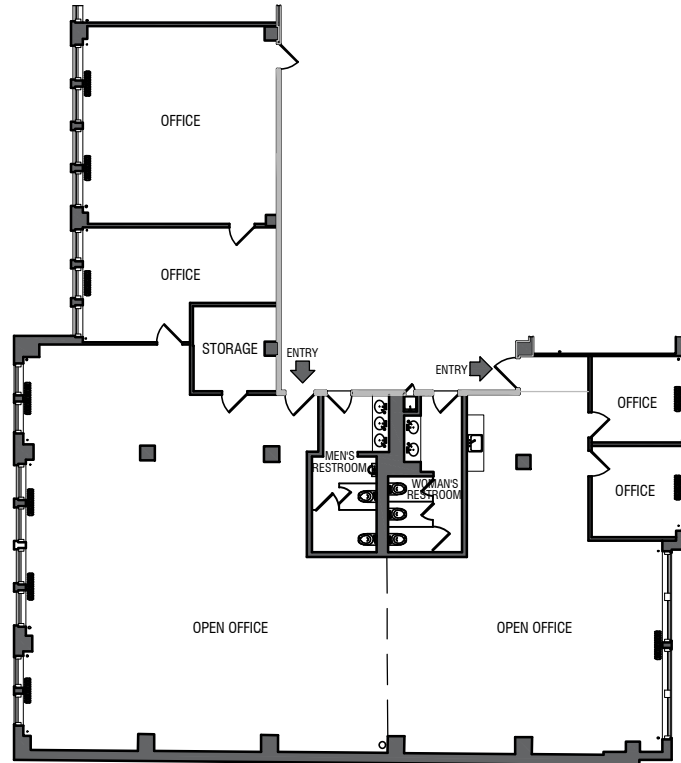

GEORGE COMFORT & SONS, INC.

Commercial Real Estate Since 1919

WEST 38TH STREET

KEY PLAN

SUITE 1207

307 WEST 38TH ST, NEW YORK, NY, 10018