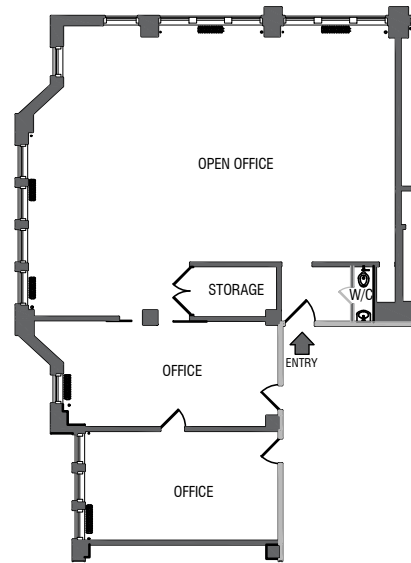

GEORGE COMFORT & SONS, INC.

Commercial Real Estate Since 1919

WEST 38TH STREET

KEY PLAN

NORTH

SUITE 1201

307 WEST 38TH ST, NEW YORK, NY, 10018