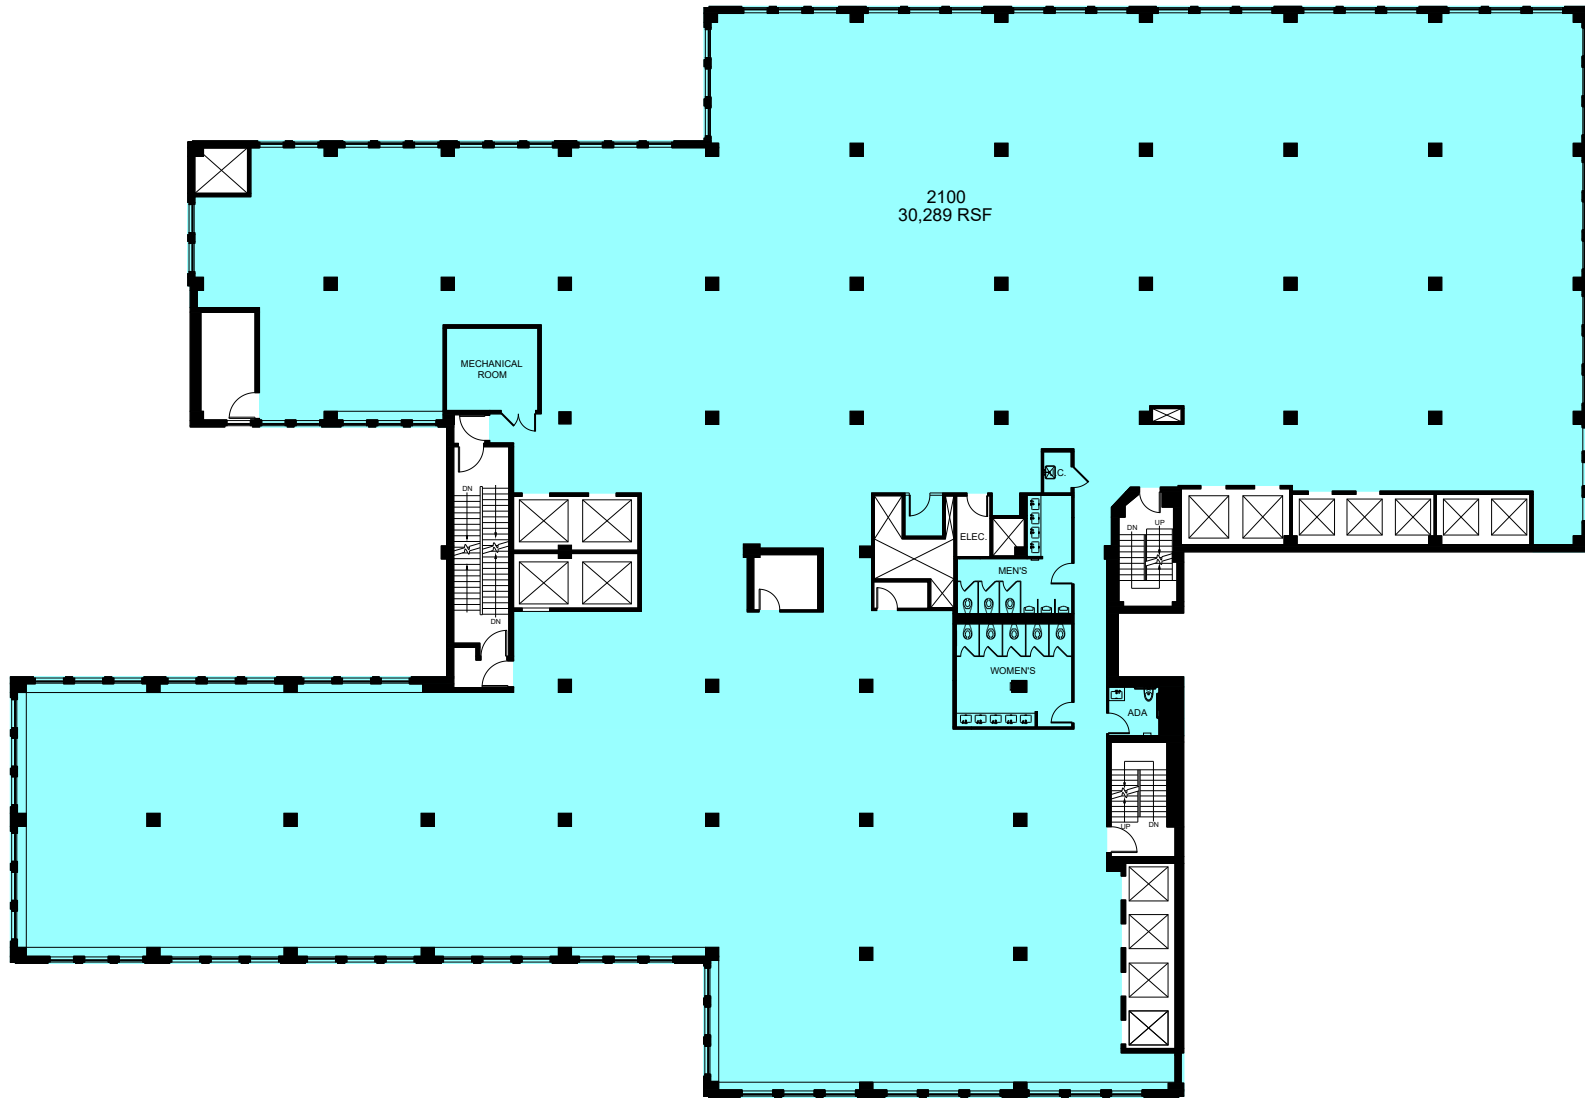

West 37th Street

7th Avenue

2100
30,289 RSF

MECHANICAL ROOM

ELEC

MEN'S

WOMEN'S

ADA

30 C

West 36th Street

498 7th Avenue

Floor 21

George Comfort & Sons, Inc.
200 Madison Avenue New York, NY 10016

Prepared by PlanData Systems Corp
March 24, 2021

0 5 10 20 30 40 50